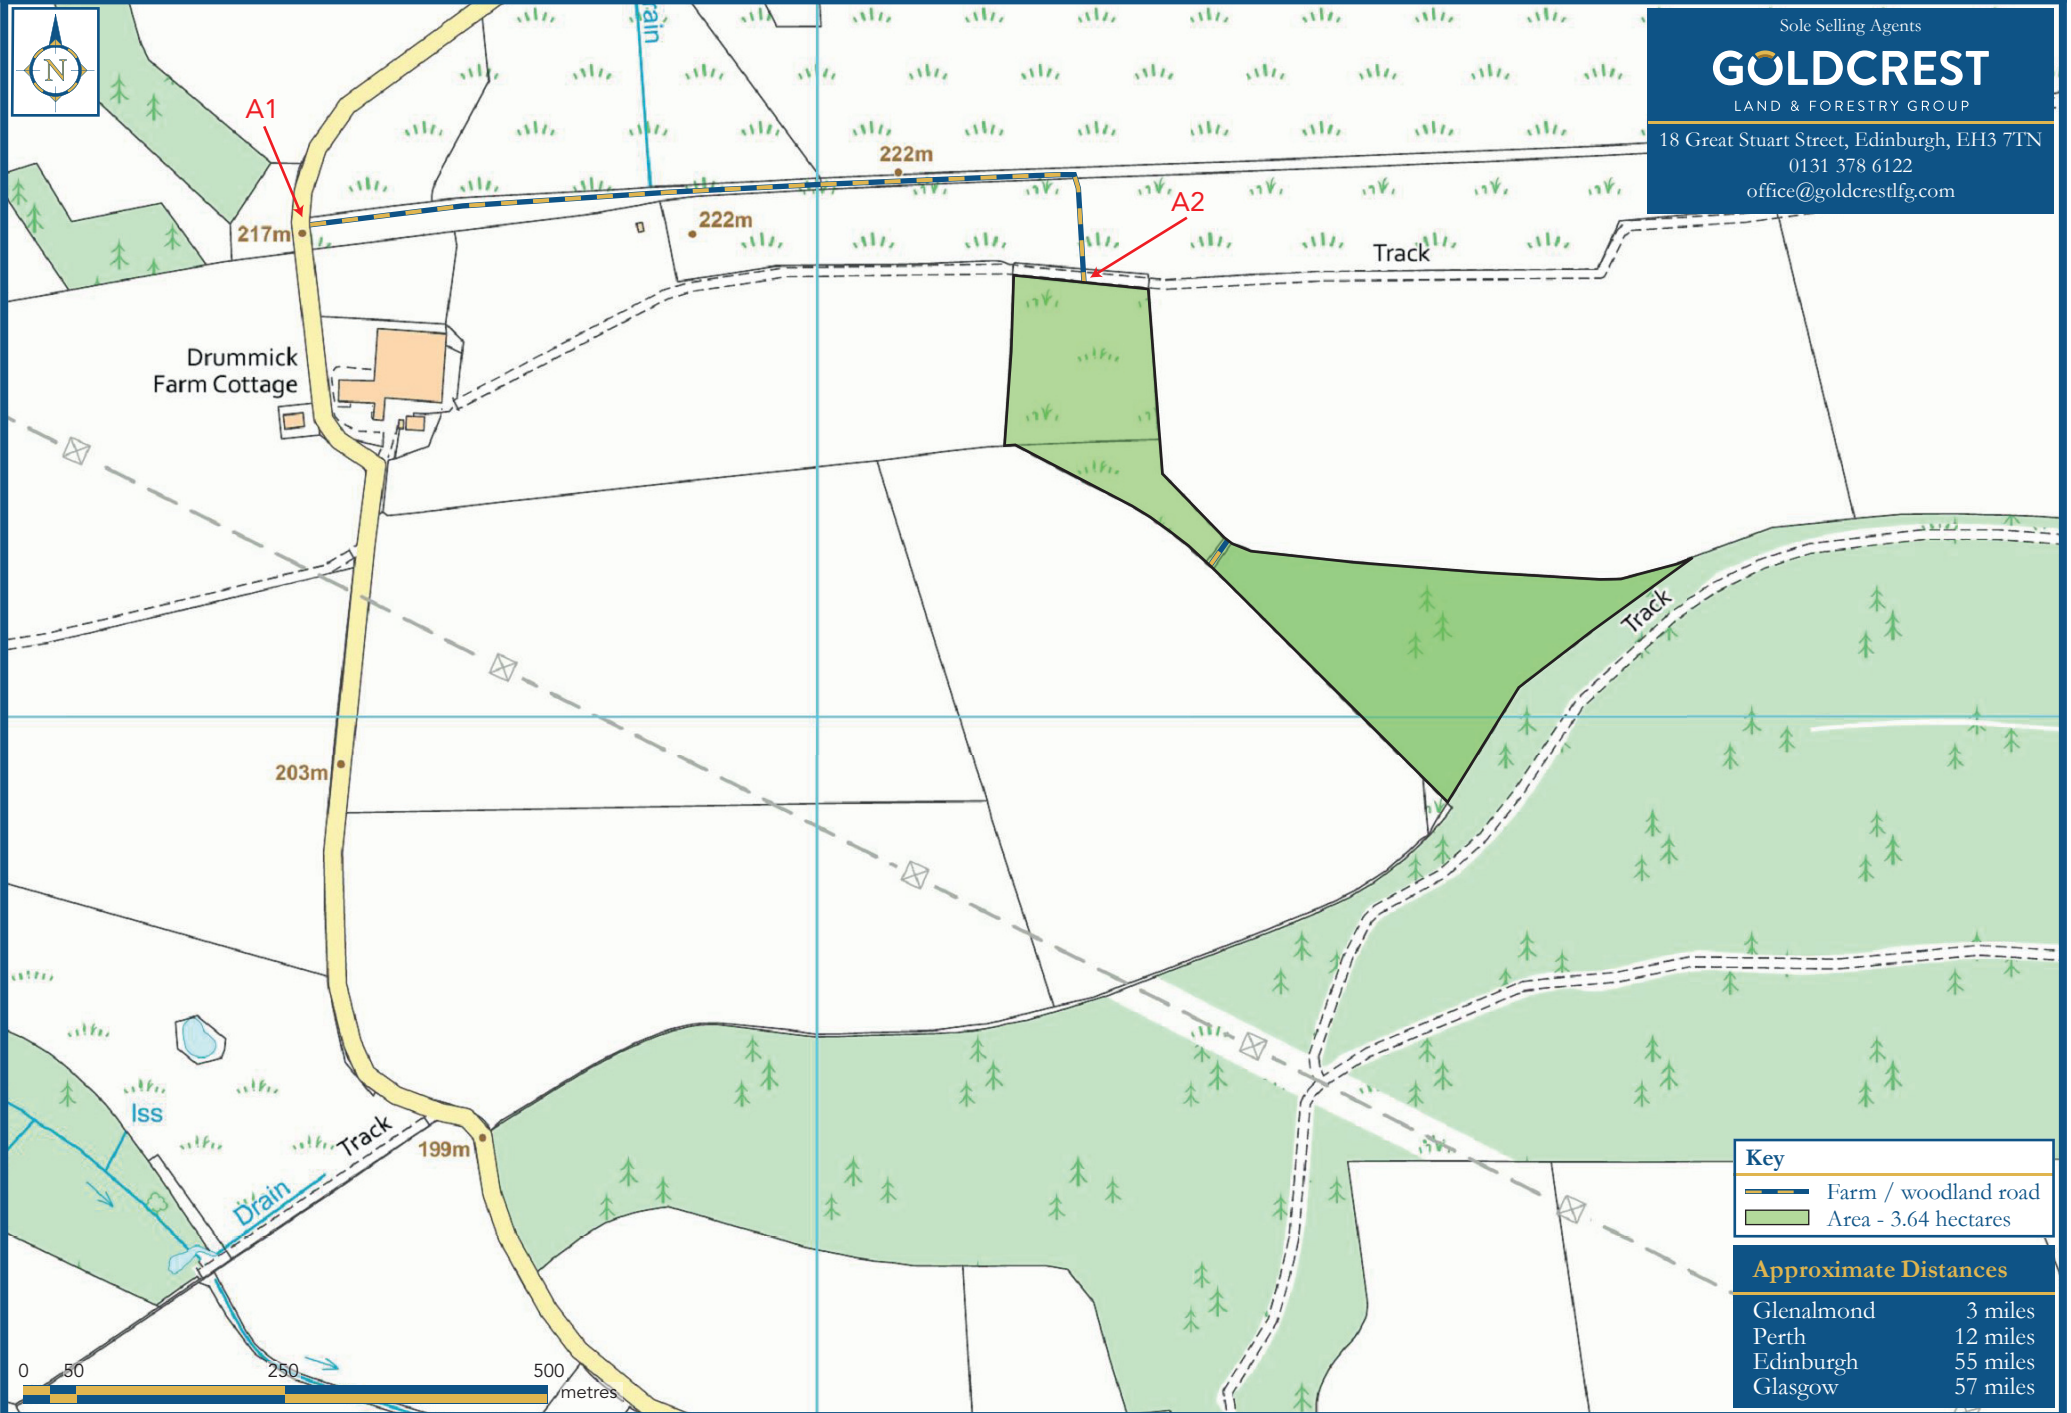

# KEILLOUR WOOD, KEILLOUR, CRIEFF

Sole Selling Agents  
**GOLDCREST**  
 LAND & FORESTRY GROUP

18 Great Stuart Street, Edinburgh, EH3 7TN  
 0131 378 6122  
 office@goldcrestlfg.com

Key	
	Farm / woodland road
	Area - 3.64 hectares

Approximate Distances	
Glenalmond	3 miles
Perth	12 miles
Edinburgh	55 miles
Glasgow	57 miles