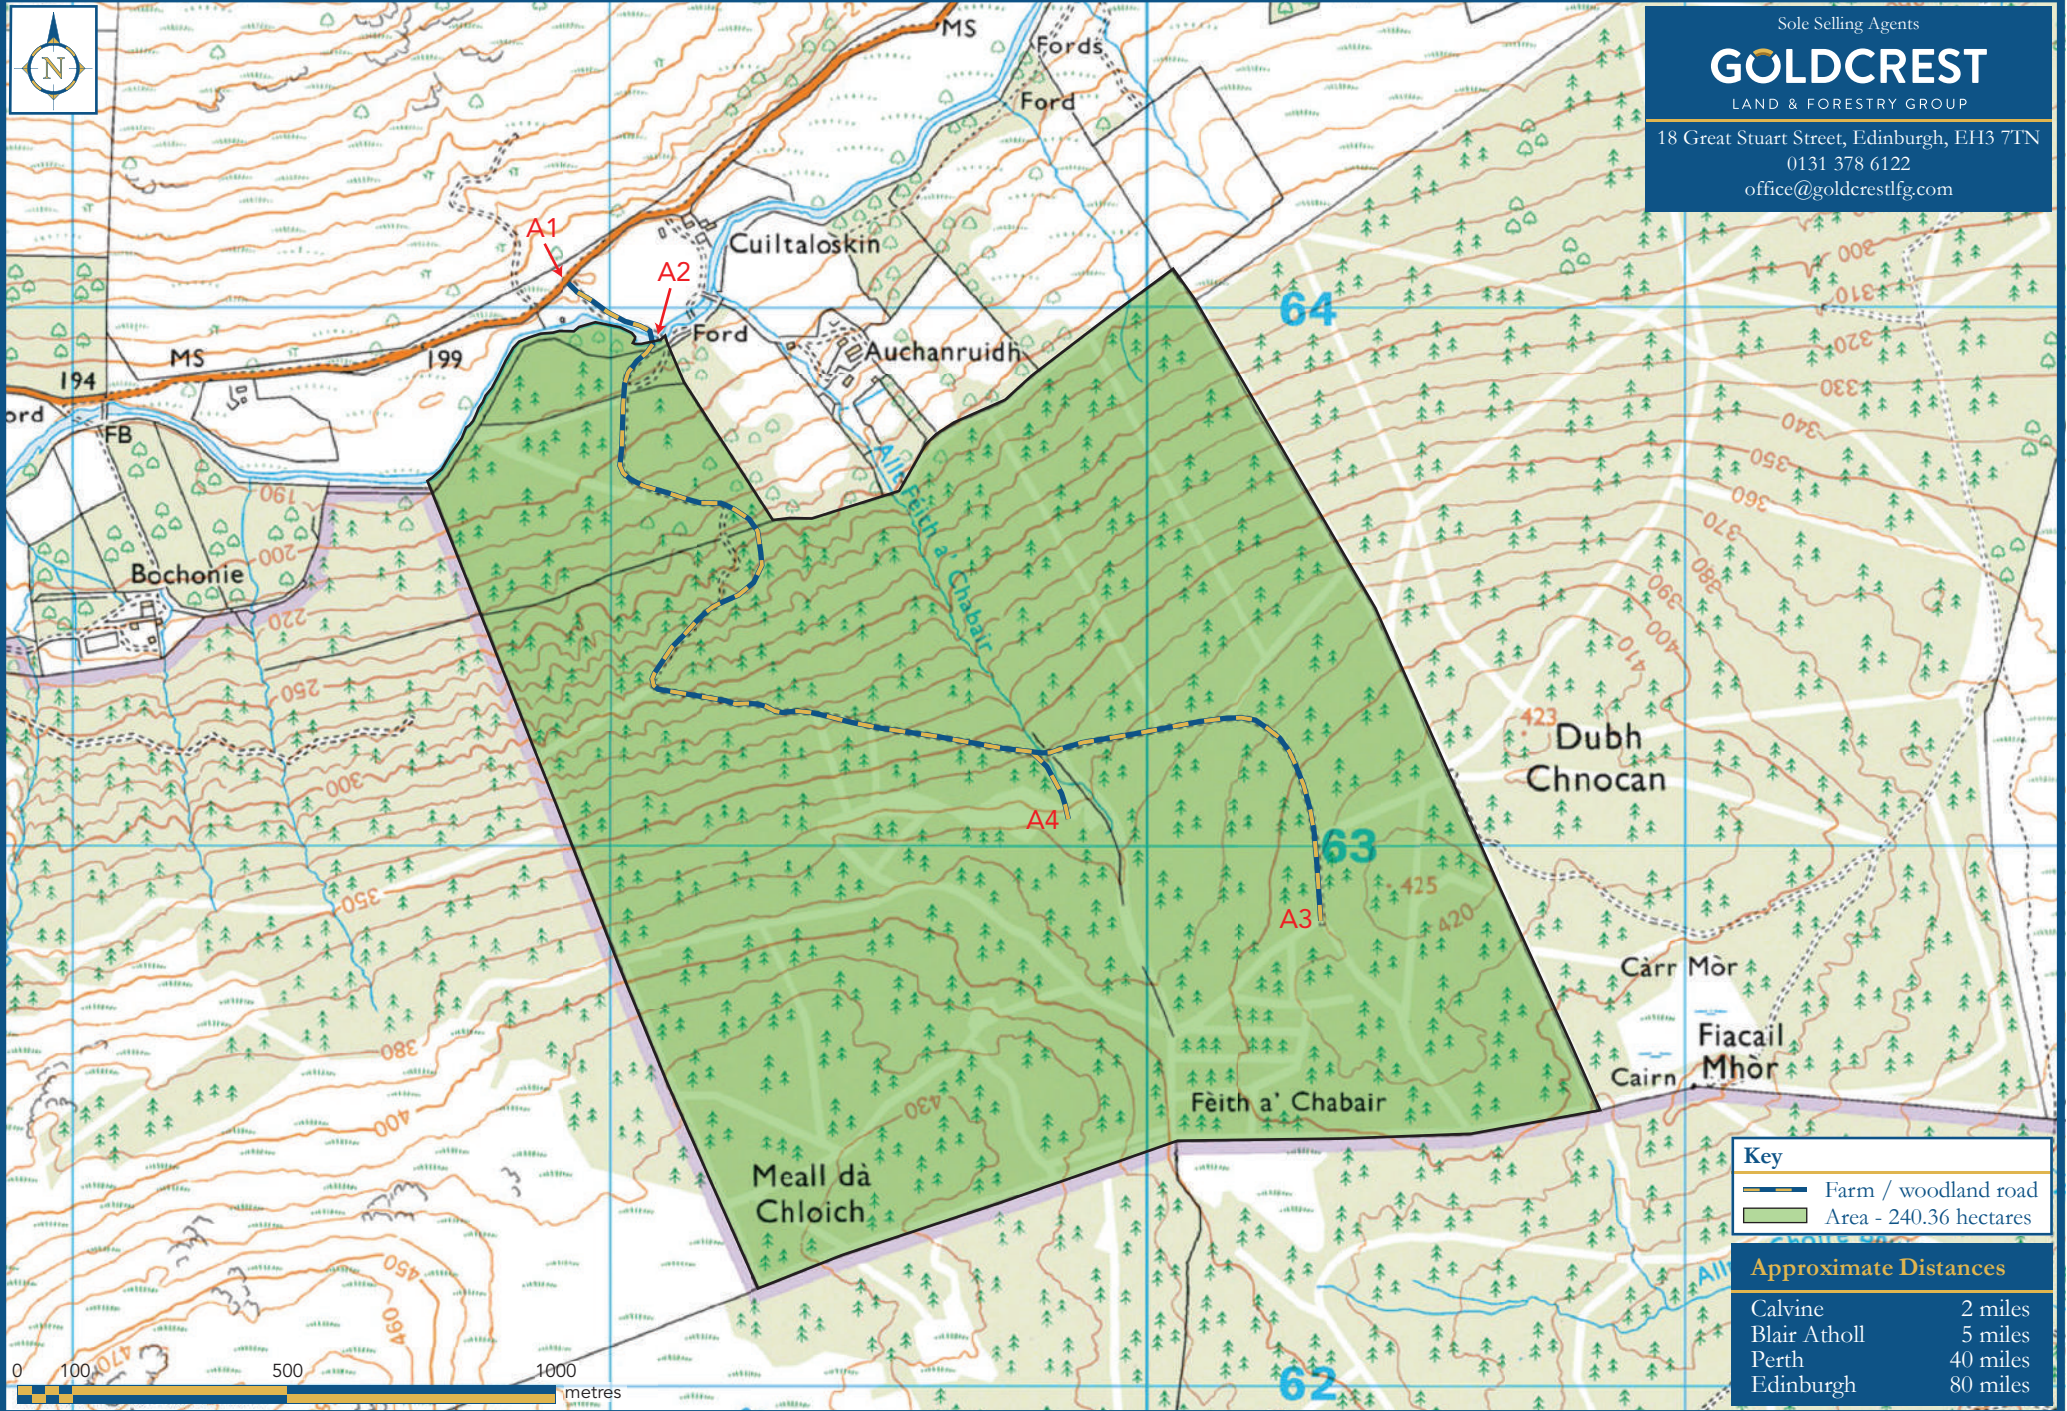

Auchanruie Forest, Near Blair Atholl, Perthshire

Sole Selling Agents
GOLDCREST
 LAND & FORESTRY GROUP
 18 Great Stuart Street, Edinburgh, EH3 7TN
 0131 378 6122
 office@golderestlfg.com